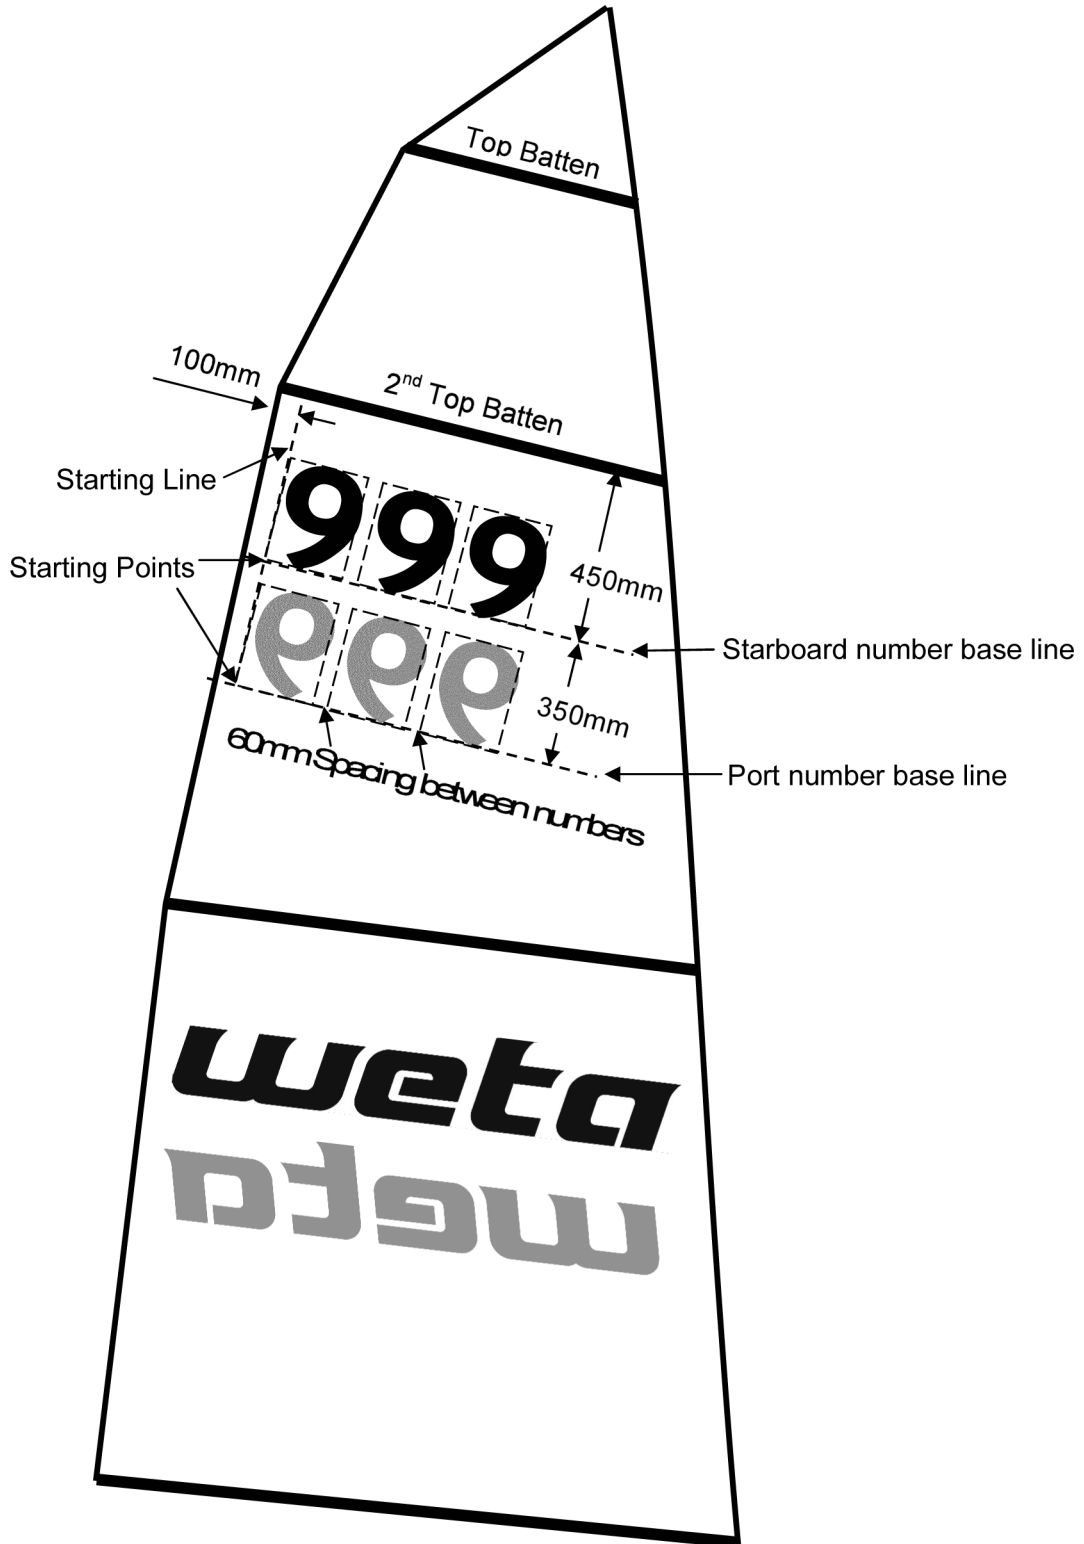

# Positioning of Sail Numbers

# Positioning of International letters

## Square Top Mainsail 9.3sqm